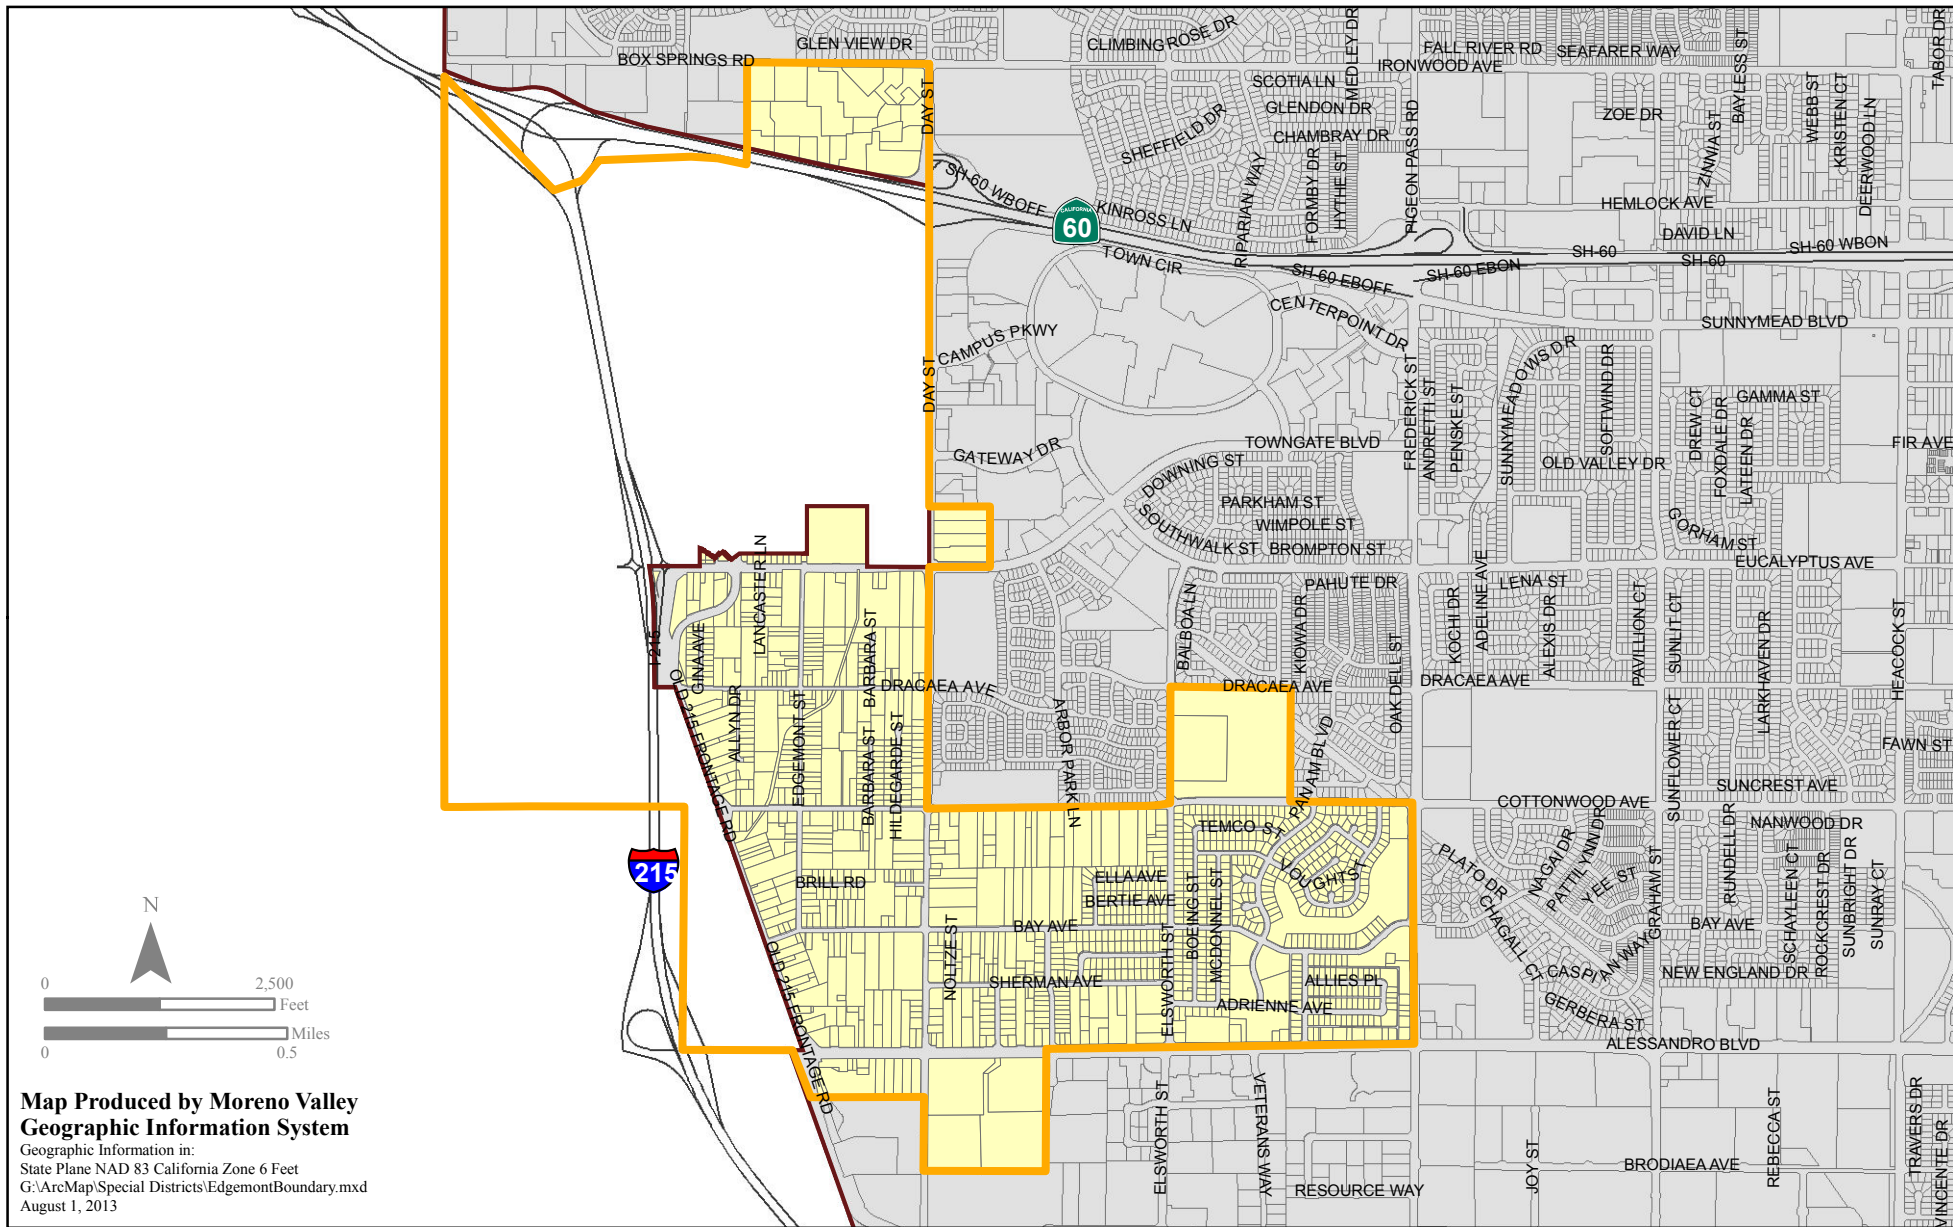

CITY OF MORENO VALLEY

EDGEMONT COMMUNITY SERVICES DISTRICT

Map Produced by Moreno Valley Geographic Information System

Geographic Information in:
 State Plane NAD 83 California Zone 6 Feet
 G:\ArcMap\Special Districts\EdgemontBoundary.mxd
 August 1, 2013

- Edgemont Community Services District Boundary
- Edgemont Community Services District Parcels
- Parcels
- Moreno Valley

The information shown on this map was compiled from the Riverside County GIS and the City of Moreno Valley GIS. The land base and facility information on this map is for display purposes only and should not be relied upon without independent verification as to its accuracy. Riverside County and City of Moreno Valley will not be held responsible for any claims, losses or damages resulting from the use of this map.